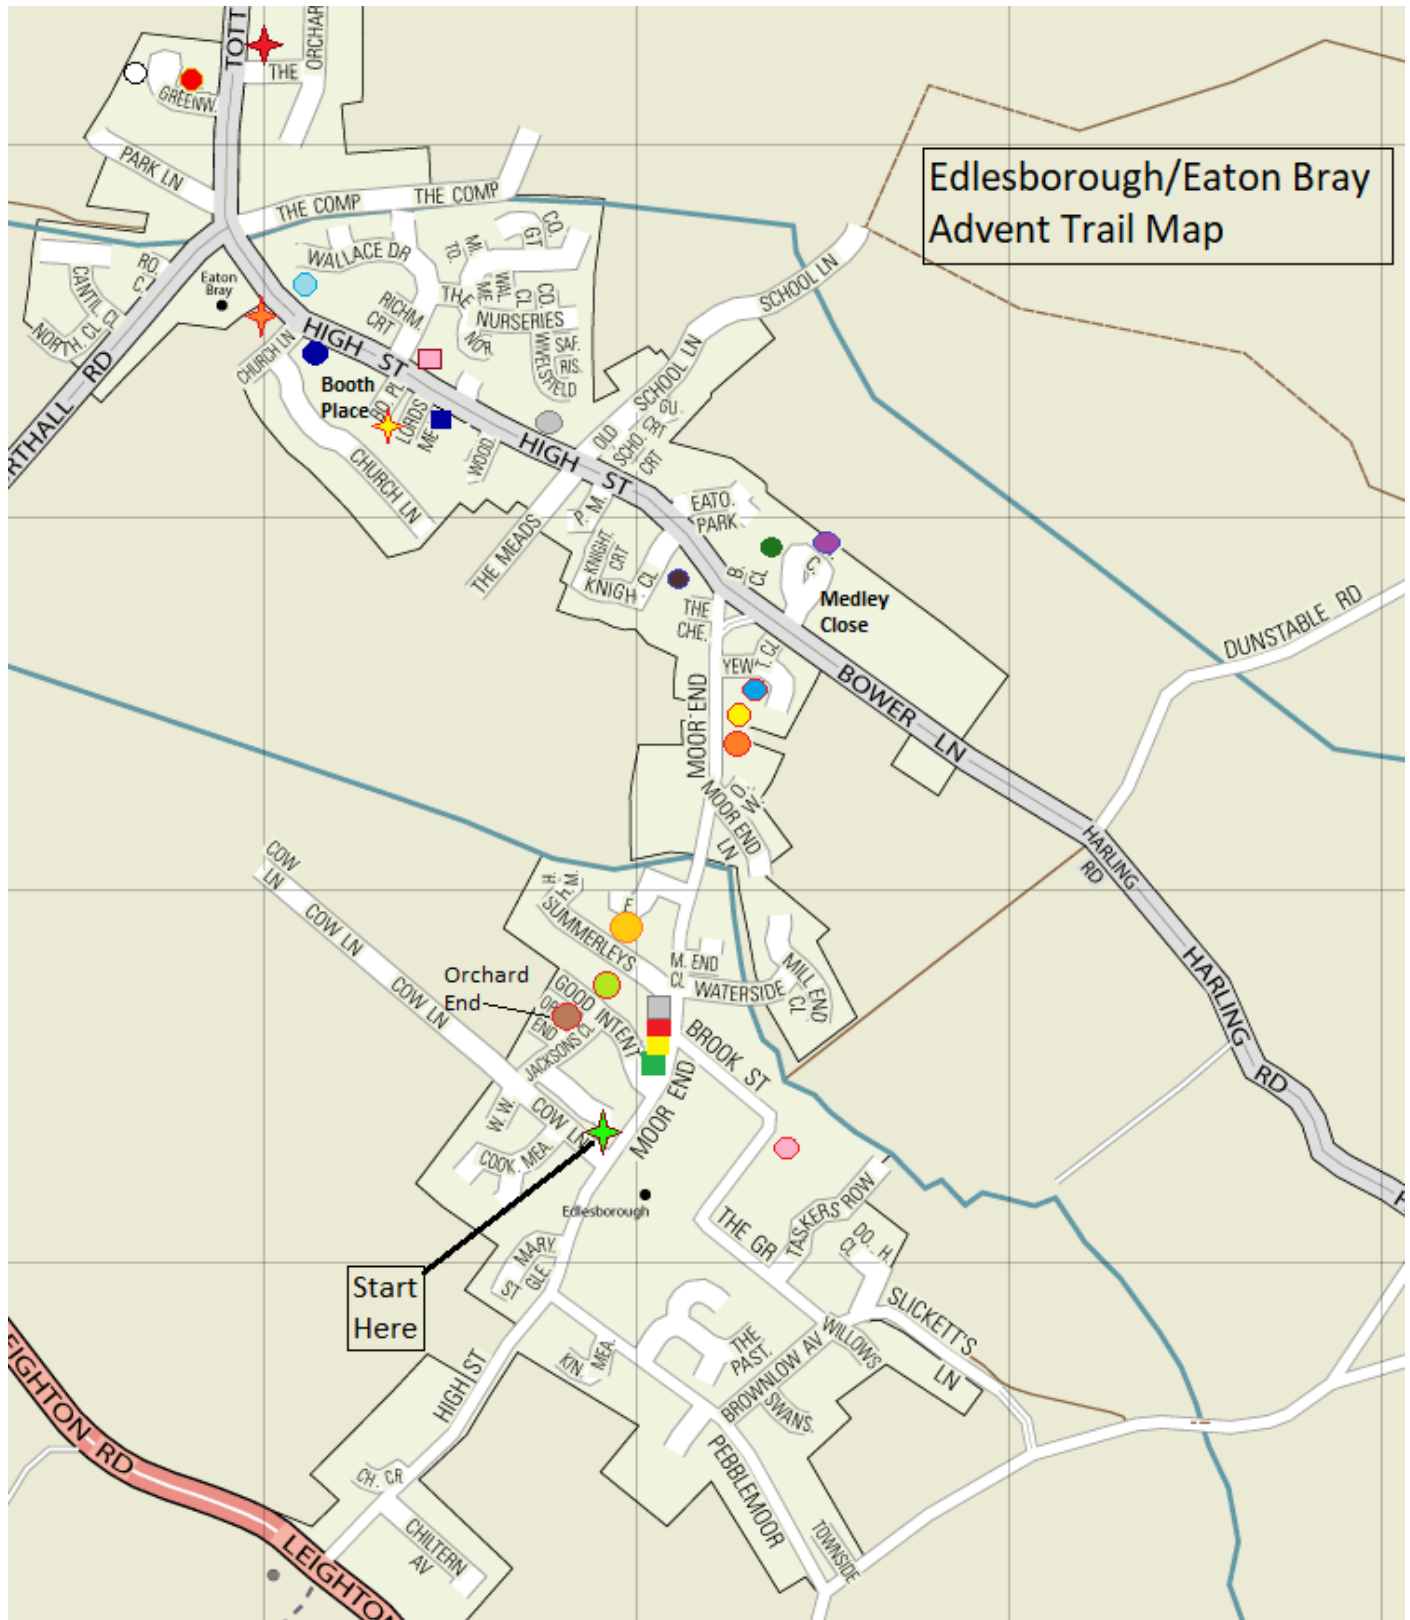

## Churches Together - Edlesborough /Eaton Bray Advent trail

Below is a map showing where to look for a picture on the relevant date. Locations are approximate to increase the challenge! You can also find the trail on the Salvation Army's Facebook page, St Mary's Facebook page and the website of Eaton Bray Methodist Church [www.eatonbraymethodists.org](http://www.eatonbraymethodists.org).

## Key to Advent trail map

- |    |   |                               |    |   |                                    |
|----|---|-------------------------------|----|---|------------------------------------|
| 1  |    | Edlesborough Methodist church | 16 |  | Flicks and Bangs Hairdresser       |
| 2  |    | Janes Carpet Shop             | 17 |  | Salvation Army Hall<br>Booth Place |
| 3  |    | Summerleys                    | 18 |  | Giblins                            |
| 4  |    | Orchard End                   | 19 |  | High Street Opposite St Marys      |
| 5  |    | Edlesborough Flowers          | 20 |  | St Mary's                          |
| 6  |    | The Green                     | 21 |  | High Street (near School Lane)     |
| 7  |    | Heirloom Café                 | 22 |  | High Street (near Coffee Tavern)   |
| 8  |    | Moor End                      | 23 |  | Greenways                          |
| 9  |    | Moor End                      | 24 |  | Greenways                          |
| 10 |    | Janes Electric Shop           | 25 |  | Eaton Bray Methodist Church        |
| 11 |    | Good Intent                   |    |   |                                    |
| 12 |   | Yew Tree Close                |    |   |                                    |
| 13 |  | Medley Close                  |    |   |                                    |
| 14 |  | Medley Close                  |    |   |                                    |
| 15 |  | Knights Close                 |    |   |                                    |